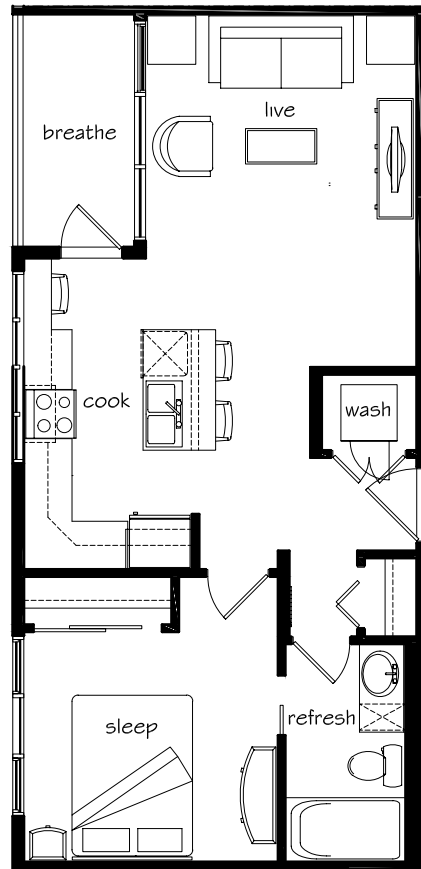

suite 311

FLOOR PLAN: B-5
 SUITE: 211, 311, 411
 SUITE AREA: 564.09 SQ. FT. (52.40 SQ. M.)
 PATIO AREA: 48.93 SQ. FT. (4.54 SQ. M.)
 SCALE: 1:75

SIZES AND DIMENSIONS ARE APPROXIMATE

Main Floor

Second Floor

Third Floor

Fourth Floor