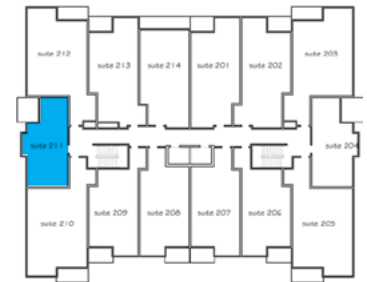

suite 311

FLOOR PLAN: B-5
 SUITE: 211, 311, 411
 SUITE AREA: 564.09 SQ. FT. (52.40 SQ. M.)
 PATIO AREA: 48.93 SQ. FT. (4.54 SQ. M.)
 SCALE: 1:75

SIZES AND DIMENSIONS ARE APPROXIMATE

Main Floor

Second Floor

Third Floor

Fourth Floor