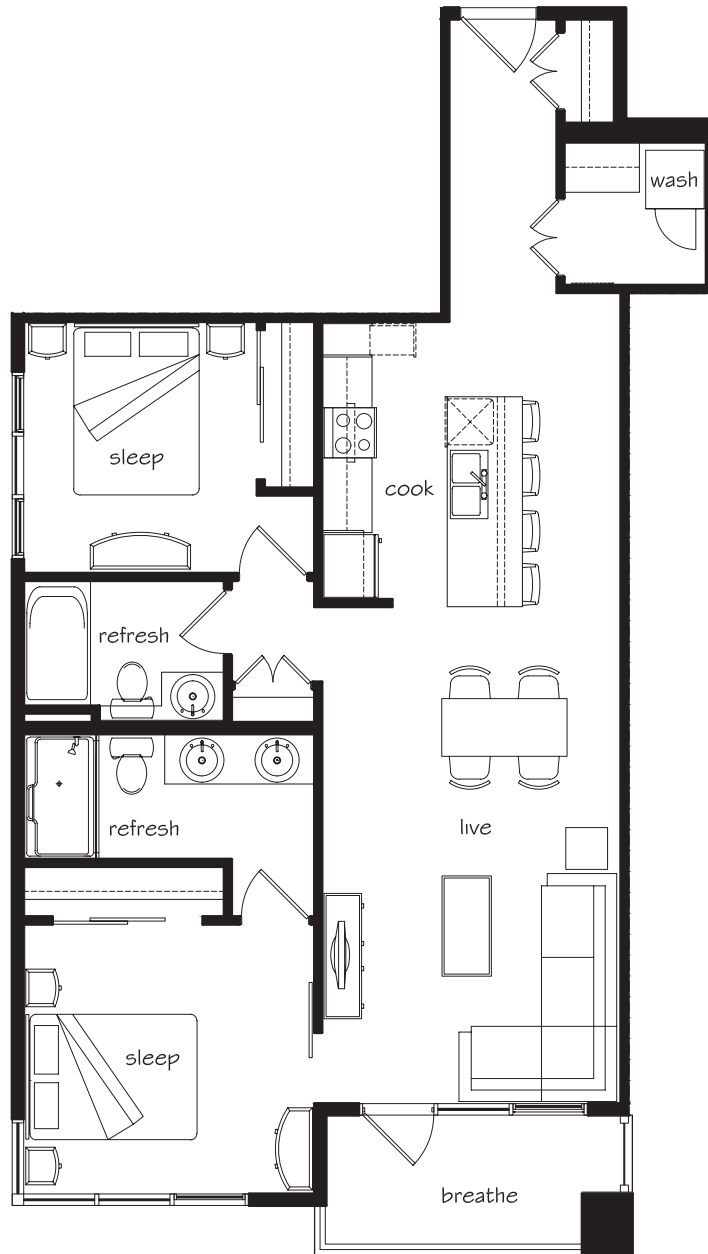

## suite 310

FLOOR PLAN: C-1  
 SUITE: 210, 310, 410  
 SUITE AREA: 947.08 SQ. FT. (87.98 SQ. M.)  
 PATIO AREA: 69.02 SQ. FT. (6.41 SQ. M.)  
 SCALE: 1:75

\*SIZES AND DIMENSIONS ARE APPROXIMATE\*

### Main Floor

### Second Floor

### Fourth Floor