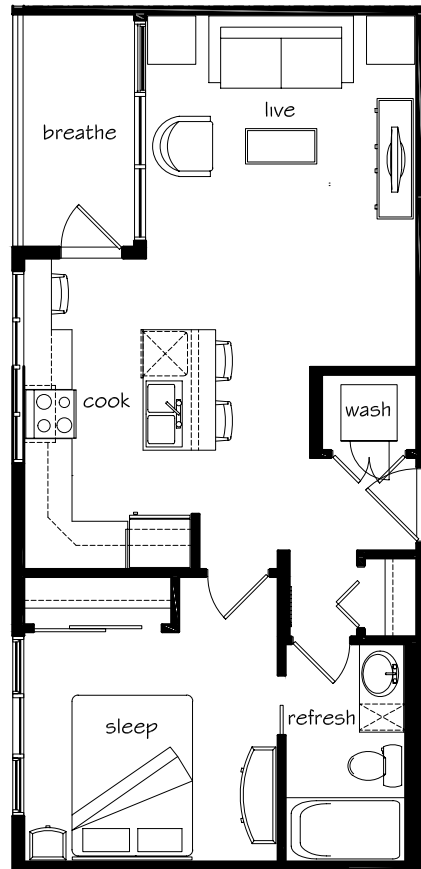

suite 211

FLOOR PLAN: B-5
 SUITE: 211, 311, 411
 SUITE AREA: 564.09 SQ. FT. (52.40 SQ. M.)
 PATIO AREA: 48.93 SQ. FT. (4.54 SQ. M.)
 SCALE: 1:75

SIZES AND DIMENSIONS ARE APPROXIMATE

Main Floor

Second Floor

Third Floor

Fourth Floor