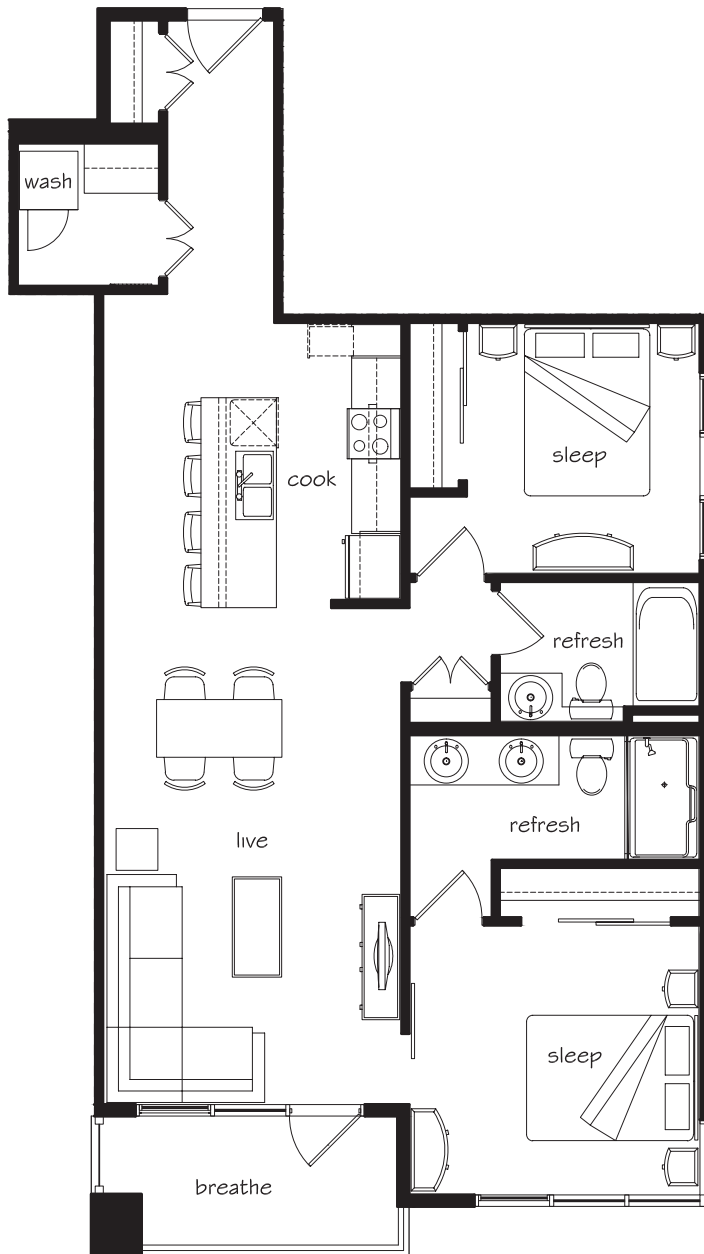

## suite 205

FLOOR PLAN: C-1  
 SUITE: 205, 305  
 SUITE AREA: 947.08 SQ. FT. (87.98 SQ. M.)  
 PATIO AREA: 69.02 SQ. FT. (6.41 SQ. M.)  
 SCALE: 1:75

\*SIZES AND DIMENSIONS ARE APPROXIMATE\*

### Main Floor

### Second Floor

### Fourth Floor