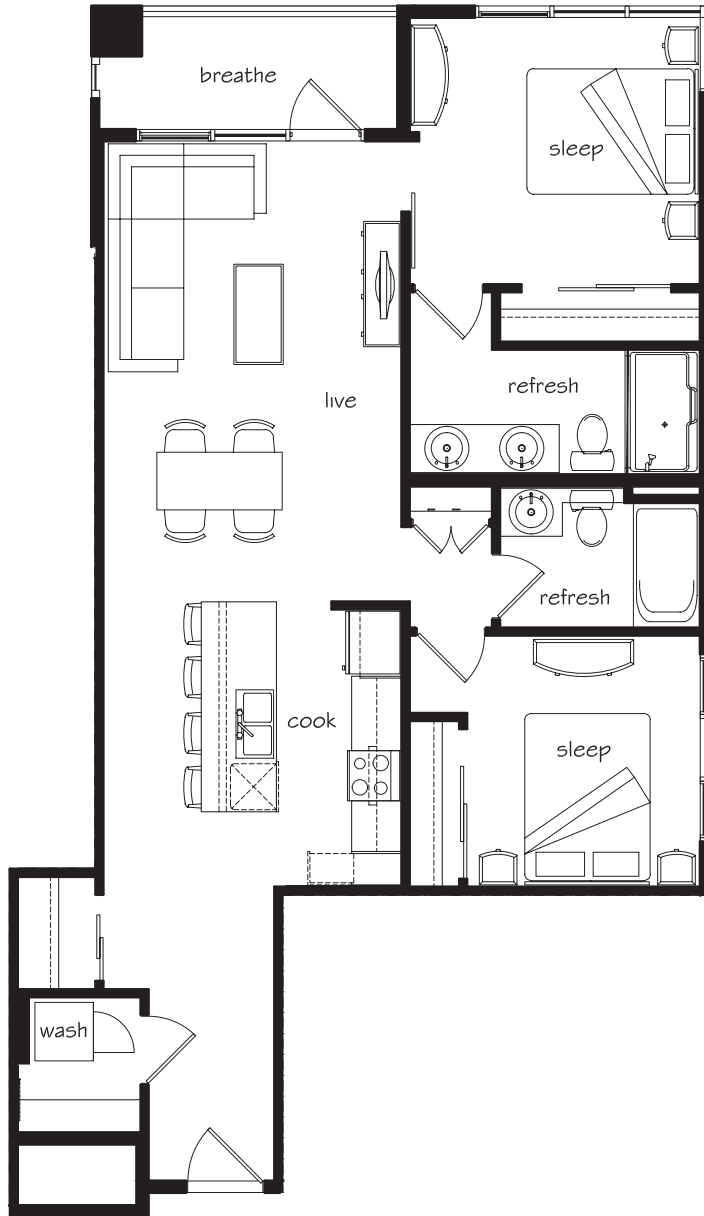

## suite 203

FLOOR PLAN: B-5M  
 SUITE: 104  
 SUITE AREA: 936.68 SQ. FT. (87.02 SQ. M.)  
 PATIO AREA: 56.10 SQ. FT. (5.21 SQ. M)  
 SCALE: 1:75

\*SIZES AND DIMENSIONS ARE APPROXIMATE\*

### Main Floor

### Second Floor

### Fourth Floor