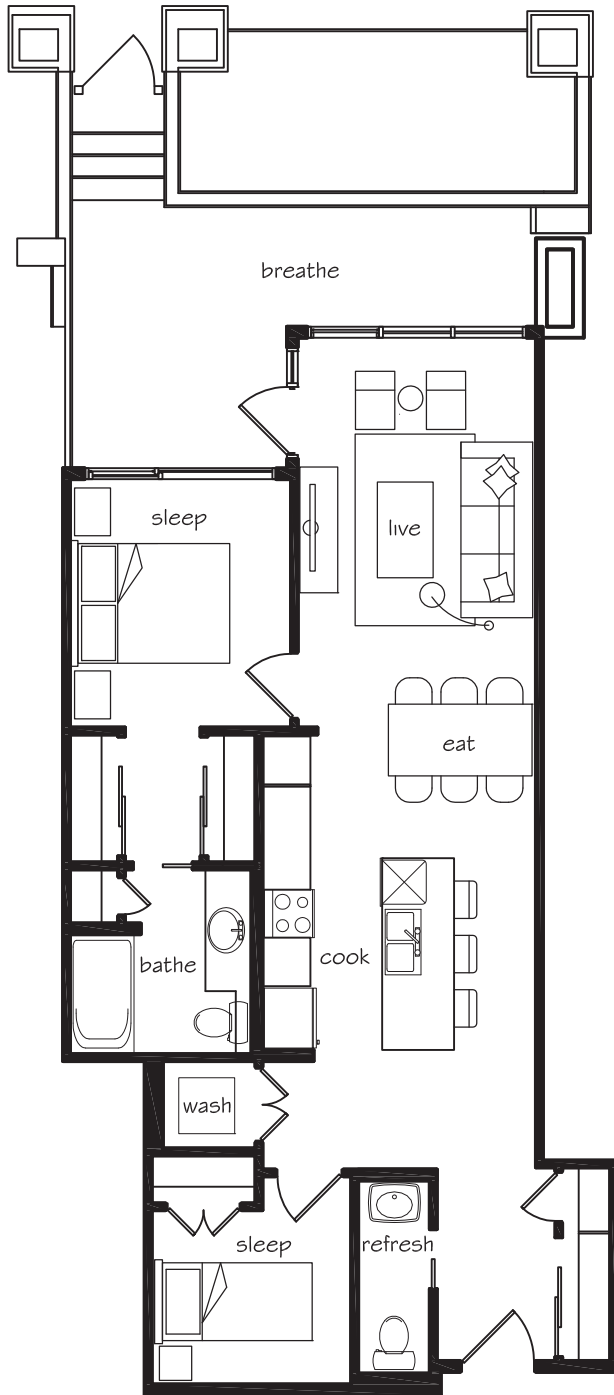

## suite 113

FLOOR PLAN: BD-1M  
 SUITE: 113  
 SUITE AREA: 817.88 sq. ft. (75.98 sq. m.)  
 PATIO AREA: 184.08 sq. ft. (17.10 sq. m.)  
 SCALE: 1/8" = 1'-0"

\*SIZES AND DIMENSIONS ARE APPROXIMATE\*

### Main Floor

### Second Floor

### Fourth Floor