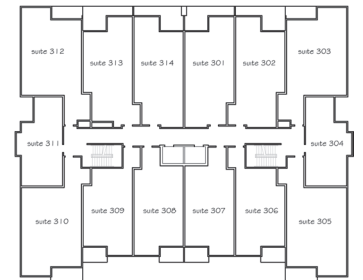

FLOOR PLAN: BD-3
 SUITE: 112
 SUITE AREA: 896.55 sq. ft. (83.29 sq. m.)
 PATIO AREA: 183.41 sq. ft. (17.04 sq. m.)
 SCALE: 1/8" = 1'-0"

SIZES AND DIMENSIONS ARE APPROXIMATE

Main Floor

Second Floor

Third Floor

Fourth Floor