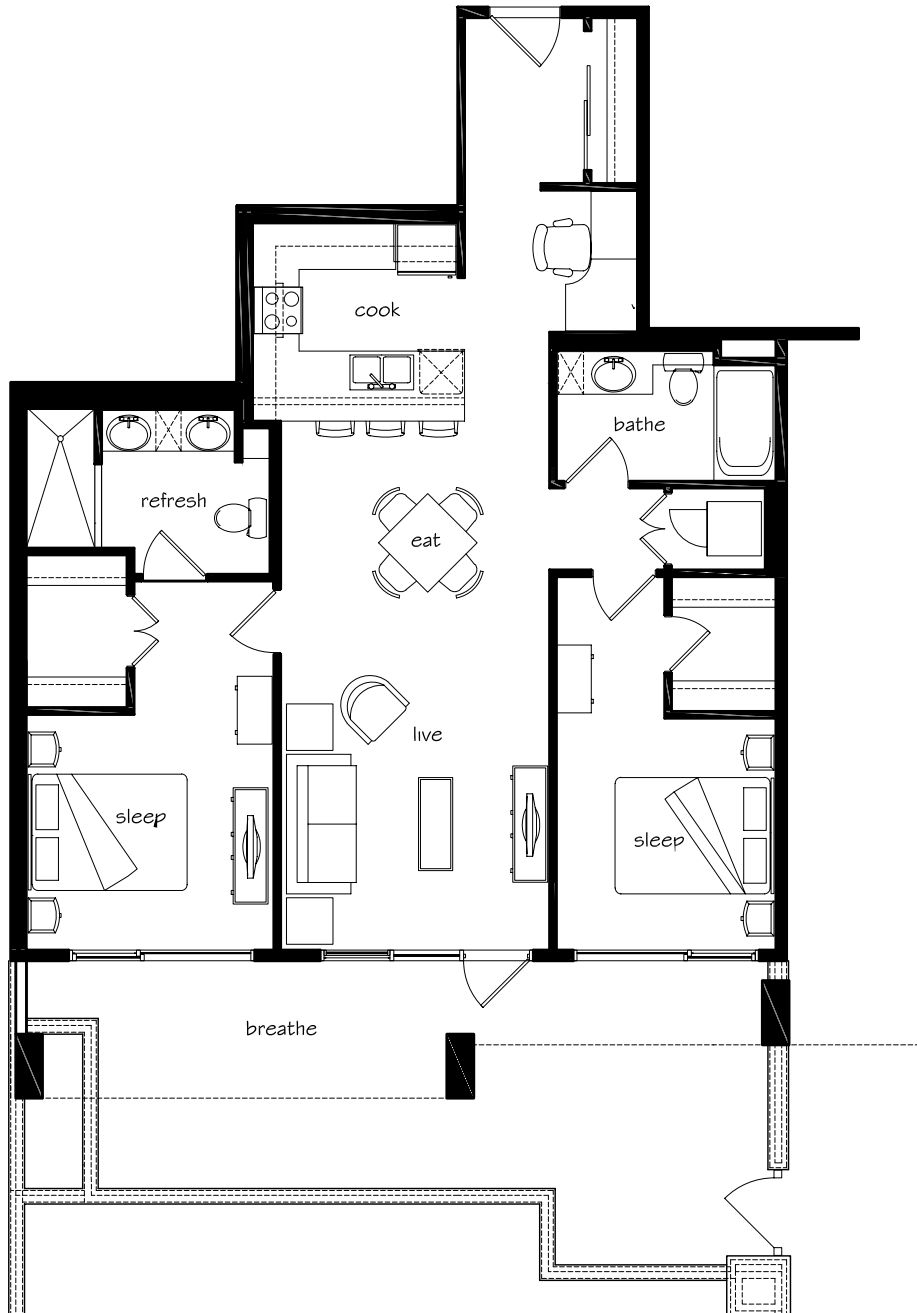

suite 108

FLOOR PLAN: C-4
 SUITE: 108
 SUITE AREA: 1047.85 SQ. FT. (97.34 SQ. M.)
 PATIO AREA: 333.45 SQ. FT. (30.97 SQ. M.)
 SCALE: 1:75

SIZES AND DIMENSIONS ARE APPROXIMATE

Main Floor

Second Floor

Third Floor

Fourth Floor