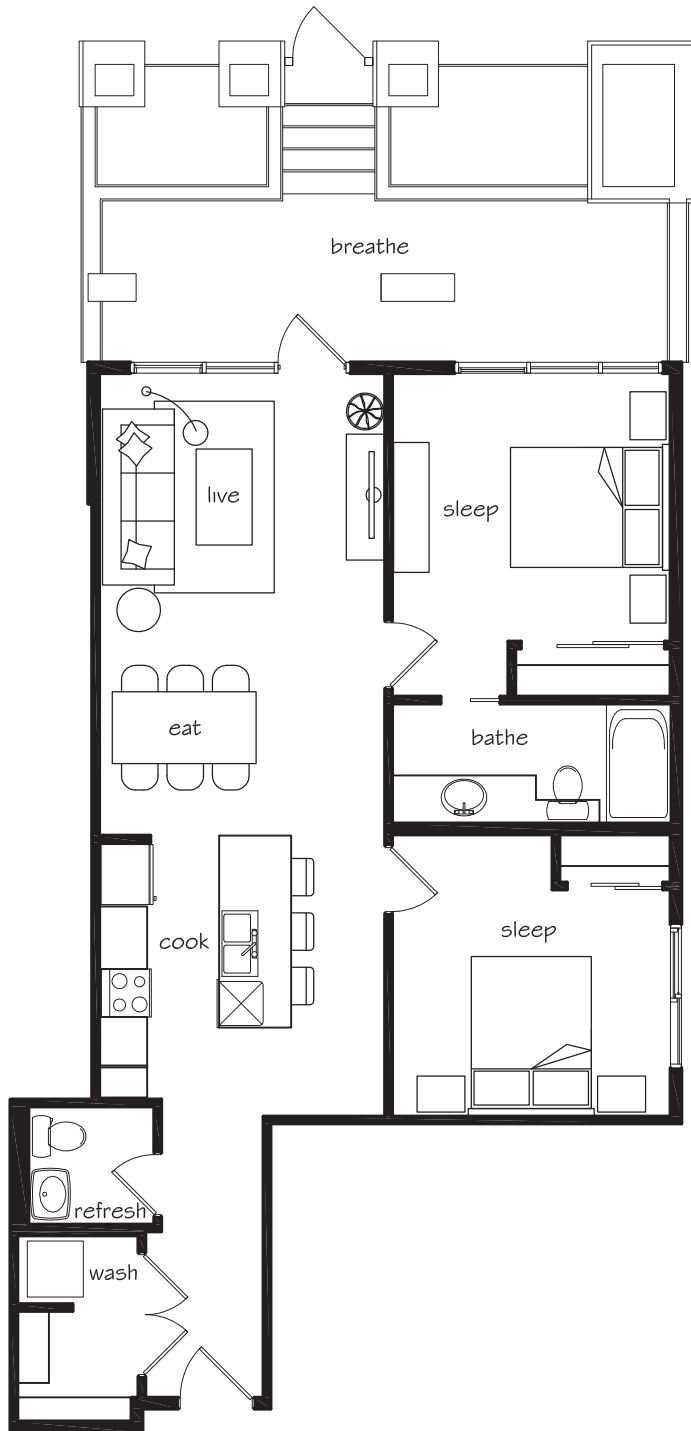

## suite 103

FLOOR PLAN: BD-3  
 SUITE: 103  
 SUITE AREA: 896.55 sq. ft. (83.29 sq. m.)  
 PATIO AREA: 183.41 sq. ft. (17.04 sq. m.)  
 SCALE: 1/8" = 1'-0"

\*SIZES AND DIMENSIONS ARE APPROXIMATE\*

### Main Floor

### Second Floor

### Fourth Floor