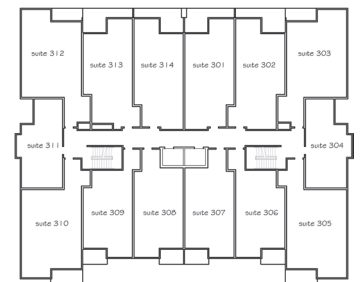

## suite 103

FLOOR PLAN: BD-3  
 SUITE: 103  
 SUITE AREA: 896.55 sq. ft. (83.29 sq. m.)  
 PATIO AREA: 183.41 sq. ft. (17.04 sq. m.)  
 SCALE: 1/8" = 1'-0"

\*SIZES AND DIMENSIONS ARE APPROXIMATE\*

### Main Floor

### Third Floor

### Fourth Floor