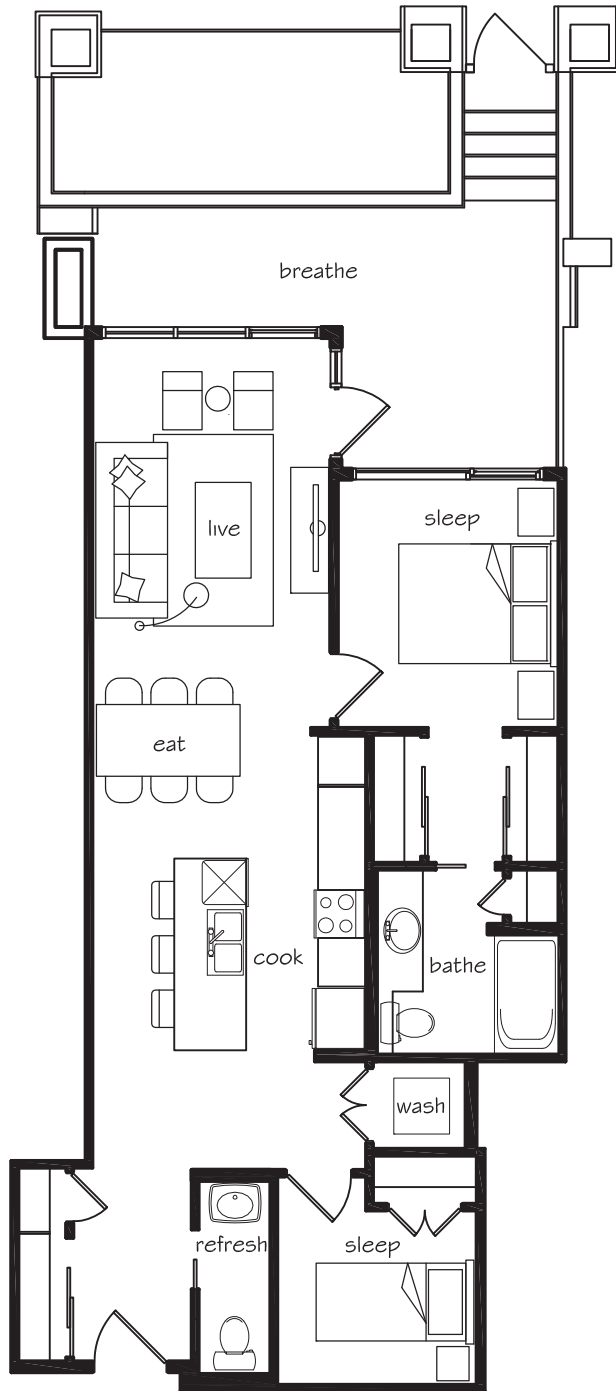

## suite 102

FLOOR PLAN: BD-1M  
 SUITE: 102  
 SUITE AREA: 817.88 sq. ft. (75.98 sq. m.)  
 PATIO AREA: 184.08 sq. ft. (17.10 sq. m.)  
 SCALE: 1/8" = 1'-0"

\*SIZES AND DIMENSIONS ARE APPROXIMATE\*

### Main Floor

### Second Floor

### Fourth Floor